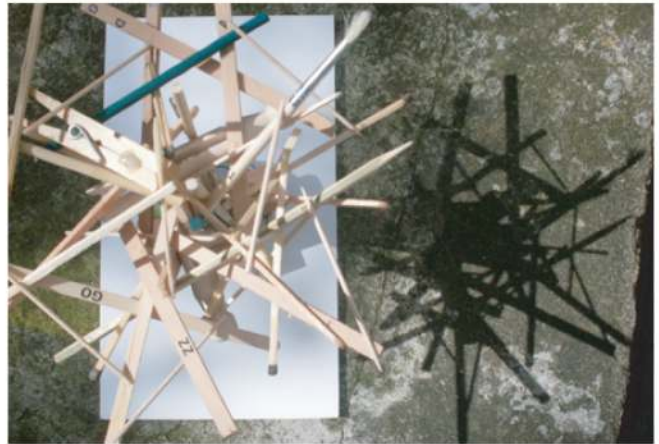

Charlotte Mew

an understory tree
with overhead shade
project proposed: summer 08

proposal for public art project Payne Road Bow
Bow Arts and East Thames housing project

a cocoa tree made from reclaimed timber
a courting tree with love stories court in

An urbane garden for high rise living.
Water and oxygen re-cycling concept to be strapped to
tower blocks.